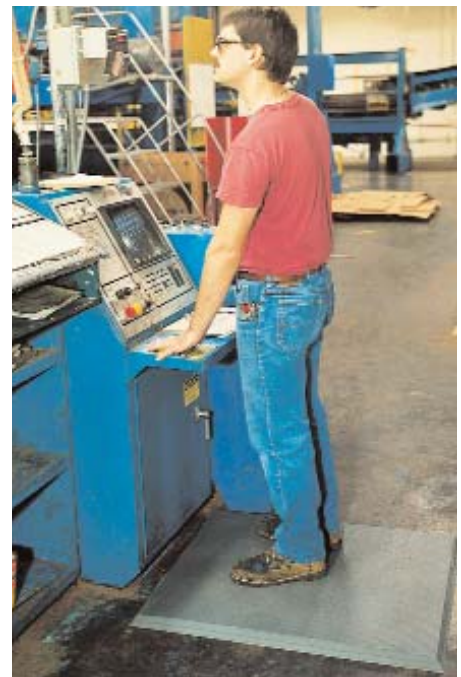

AVAILABLE IN

- Colors: Gray
- Sizes- Mats: 30" x 36", 36" x 48"
- Custom cuts available in 3' and 4' widths (Maximum size is 4' x 6')