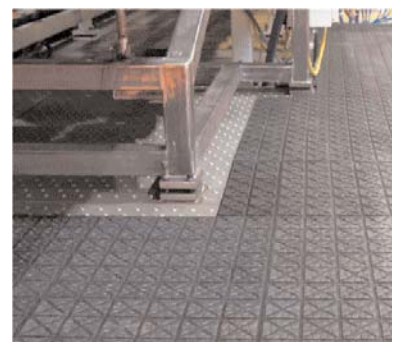

2100 Commerce Drive • Fremont, Ohio 43420 • 800-628-5463 • Fax: 800-544-2806
Website: www.crown-mats.com