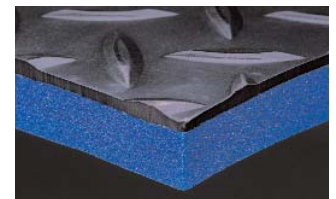

# WORKERS-DELIGHT™ ULTRA

**Ultra thick, energized Zedlan™ sponge for added softness with a durable diamond deck plate surface**

## BENEFITS

- 3/4" of Zedlan foam is fused to a deckplate surface for an overall thickness of 7/8"
- Durable, slip-resistant surface has diamond pattern texture
- Improve safety with bright colored edges
- Safety beveled edges on standard sizes
- Resistant to most common chemicals
- Improved cold temperature resilience
- Total Confidence Warranty

## PROPERTIES

- Thickness: 7/8"
- Material: Vinyl top with Zedlan foam backing
- Patent # 5,965,650
- Anti-Fatigue