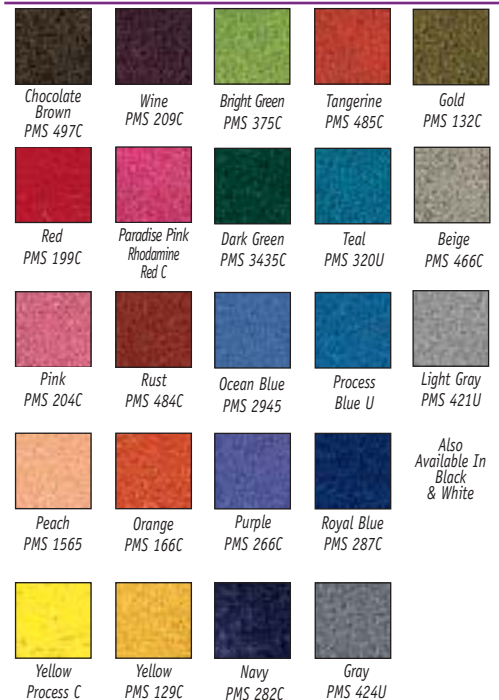

FLOCKED MATS

Moderate-to-low indoor-traffic areas to highlight your special logo or message. Economical process featuring up to four bright colors applied to a single mat size 4' x 6'.

Flocking process- nylon fibers electrostatically charged and applied to the carpet with adhesive to create your logo

- Single-color flock process can be applied on a mat size up to 6' x 20'
- Minimum order 1 mat
- 25 stock flock colors available
- Art setup charge

Choose From These Mat Styles

Rely-On™ Olefin—Good
 Wonder-Pro™—Better
 Grounds-Keeper™—Best

Crown Royale II™

Solid Olefin

Needle-Pin®

Flocking Color Choices

2100 Commerce Drive • Fremont, Ohio 43420 • 800-628-5463 • Fax: 800-544-2806
 Website: www.crown-mats.com