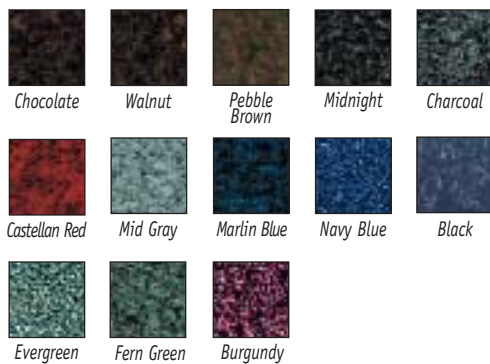

FLOCKED MATS

Moderate-to-low indoor-traffic areas to highlight your special logo or message. Economical process featuring up to four bright colors applied to a single mat size 4' x 6'.

Flocking process- nylon fibers electrostatically charged and applied to the carpet with adhesive to create your logo

- Single-color flock process can be applied on a mat size up to 6' x 20'
- Minimum order 1 mat
- 25 stock flock colors available
- Art setup charge

Choose From These Mat Styles

Rely-On™ Olefin—Good
 Wonder-Pro™—Better
 Grounds-Keeper™—Best

Crown Royale II™

Solid Olefin

Needle-Pin®

Flocking Color Choices

2100 Commerce Drive • Fremont, Ohio 43420 • 800-628-5463 • Fax: 800-544-2806
 Website: www.crown-mats.com