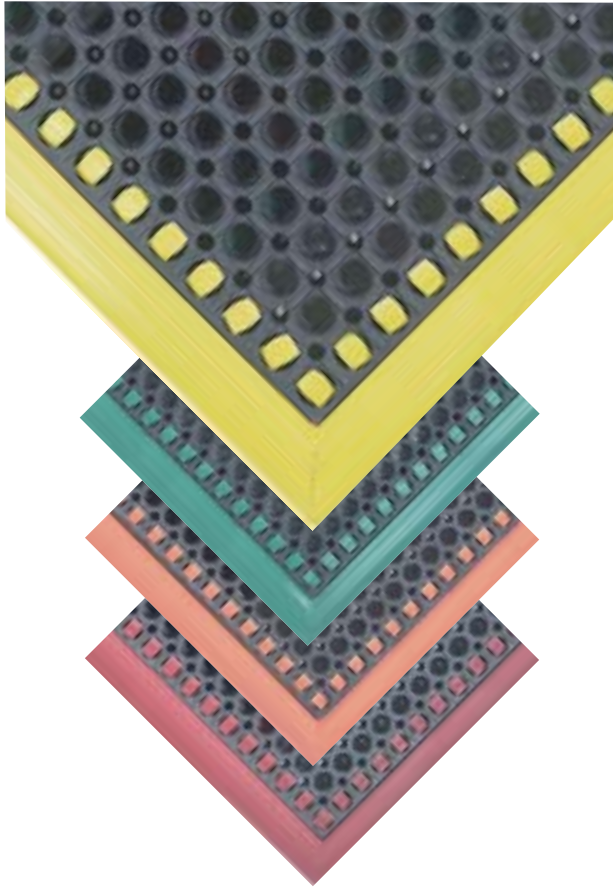

#630

SAFEWALK™ with COLORED BORDERS

Workstation drainage mat with colored ramps offers drainage and comfort for wet areas

USES

- Heavy-Duty, Wet/Dry Areas
- Factories
- Industrial Workstations
- Finishing/Assembly Stations
- Food Service Areas

BENEFITS

- Aggressive raised ribs provide superior traction in wet or dry conditions
- Attached brightly-colored, beveled borders on 3 or 4 sides to increase safety and identification
- Ideal for workstations
- Dirt and liquids drain through quickly

PROPERTIES

- Thickness: 7/8"
- Material: Rubber with vinyl borders
- Anti-Fatigue

AVAILABLE IN

- Colors- Mat: Black
Borders: Yellow, green, orange, red
- Sizes- Mats w/ 3 Borders: 26" x 40", 31" x 42", 38" x 40", 38" x 64", 42" x 62", 38" x 124"
- Sizes Mats w/ 4 Borders: 28" x 40", 33" x 44", 40" x 40", 44" x 62", 40" x 64", 40" x 124"