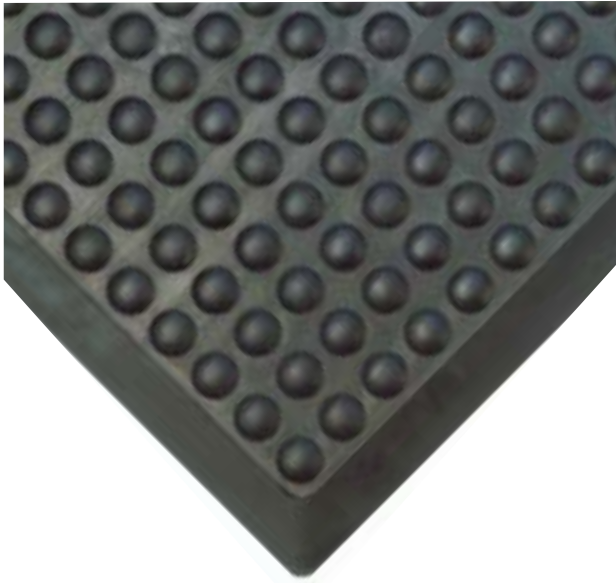

# YOGA-FLEX™

***Rubber bubble matting offers good cushion with durability***

## ***BENEFITS***

- Knobby surface provides slip resistance and encourages frequent posture changes
- Interlocking system allows for unlimited length of matting
- Heavy-duty, rubber construction for dry, demanding environments
- Available as stock mat with beveled edges or in modules with beveled perimeter edge
- High-quality rubber is grease and oil resistant

## ***PROPERTIES***

- Thickness: 1/2"
- Material: Rubber
- Anti-Fatigue

## ***AVAILABLE IN***

- Colors: Black
- Sizes- Mat: 2' x 3'
- End Sections: 12" x 32"
- Center Sections: 28" x 32"
- Custom cuts are not available